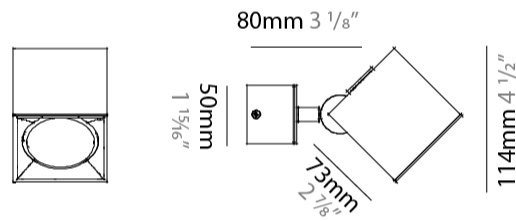

DAU SINGLE SURFACE

D92019-

base number   Finish
Options

PROJECT	_____
TYPE	_____
SPECIFIER	_____
QUANTITY	_____
DATE	_____

1. To build a product code in our configurator select the specify button on the base model # product page
2. To build a manual product code on this datasheet choose from the options listed below in blue font and add the suffix to the base model #

GENERAL

Series: Dau _____
Subseries: Dau Single _____
Brand: Milan _____
Division: Design _____
Mounting Type: Surface _____
Subcategory: Spots _____

PHYSICAL

Shape: Cube _____
Length (mm): 80 _____
Length (in): 3 1/8 _____
Width (mm): 83 _____
Width (in): 3 1/4 _____
Height (mm): 80 _____
Height (in): 3 1/8 _____
Max. Overall Height (mm): 160 _____
Max. Overall Height (in): 6 5/16 _____
Light Distribution: Adjustable / Direct _____
Weight (kg): 0.82 _____
Weight (lbs): 1.81 _____
Fixture Finish: [BAL](#) / [MWL](#) / [BSL](#) _____
Fixture Material: Extruded Aluminum _____

ELECTRICAL

Number of Lamps: 1 _____
Lamp Type: LED Retrofit _____
Lamp Shape: MR16 _____
Bulb Included: Bulb Not Included _____
Max. Wattage Per Lamp (W): 4 _____
Lamp Base: GU10 _____
Input Voltage (V): 120 _____

LED

OPTICAL

RATINGS AND CERTIFICATIONS

Certified By: Certified for North American Standards _____
IP rating: IP20 _____