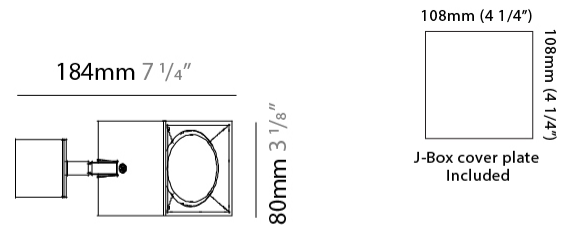

DAU SINGLE SURFACE

D92019-

base number   Finish
Options

PROJECT	_____
TYPE	_____
SPECIFIER	_____
QUANTITY	_____
DATE	_____

1. To build a product code in our configurator select the specify button on the base model # product page
2. To build a manual product code on this datasheet choose from the options listed below in blue font and add the suffix to the base model #

GENERAL

Series: Dau _____
Subseries: Dau Single _____
Brand: Milan _____
Division: Design _____
Mounting Type: Surface _____
Subcategory: Spots _____

PHYSICAL

Shape: Cube _____
Length (mm): 80 _____
Length (in): 3 1/8 _____
Width (mm): 83 _____
Width (in): 3 1/4 _____
Height (mm): 80 _____
Height (in): 3 1/8 _____
Max. Overall Height (mm): 160 _____
Max. Overall Height (in): 6 5/16 _____
Light Distribution: Adjustable / Direct _____
Weight (kg): 0.82 _____
Weight (lbs): 1.81 _____
Fixture Finish: [BAL](#) / [MWL](#) / [BSL](#) _____
Fixture Material: Extruded Aluminum _____

ELECTRICAL

Number of Lamps: 1 _____
Lamp Type: LED Retrofit _____
Lamp Shape: MR16 _____
Bulb Included: Bulb Not Included _____
Max. Wattage Per Lamp (W): 4 _____
Lamp Base: GU10 _____
Input Voltage (V): 120 _____

LED

OPTICAL

RATINGS AND CERTIFICATIONS

Certified By: Certified for North American Standards _____
IP rating: IP20 _____